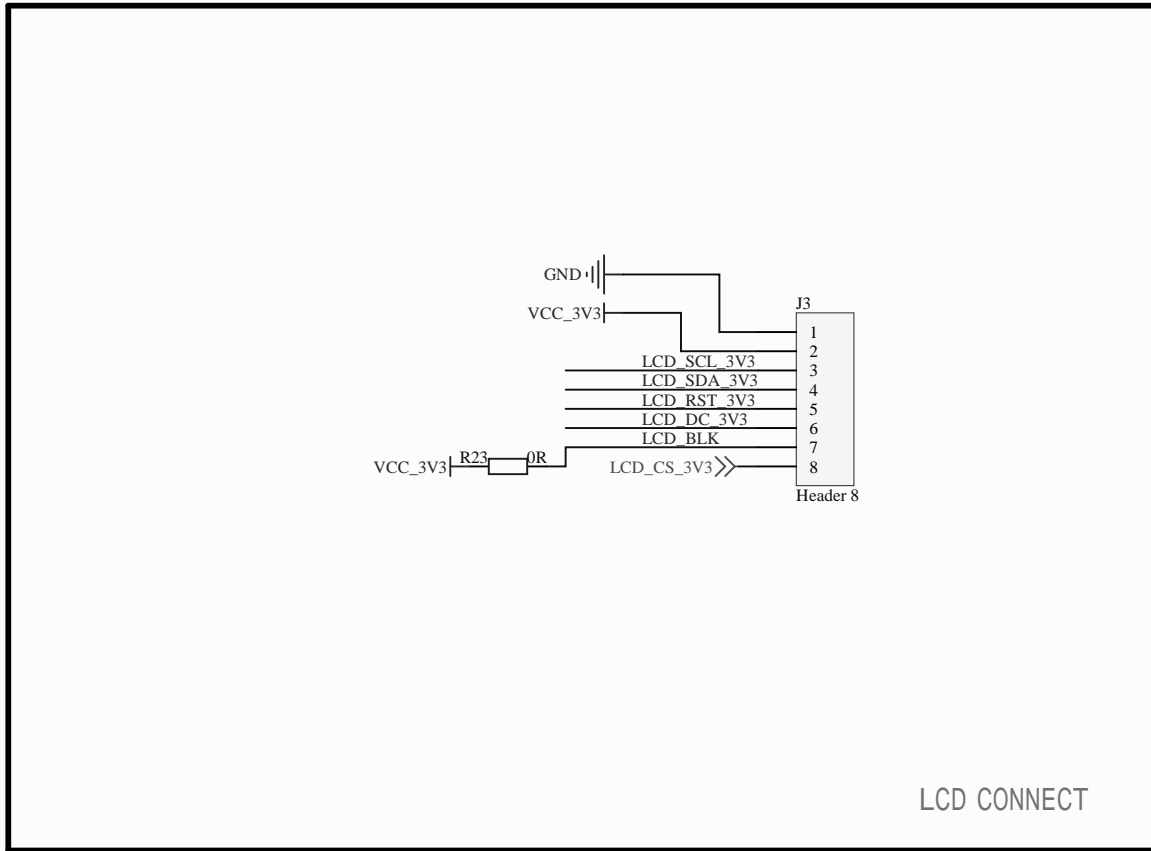

LCD CONNECT

Title		
Size	Number	Revision
A4		
Date:	3-31-2023	Sheet of
File:	G:\项 \..7.LCM.SchDoc 目	Drawn By: