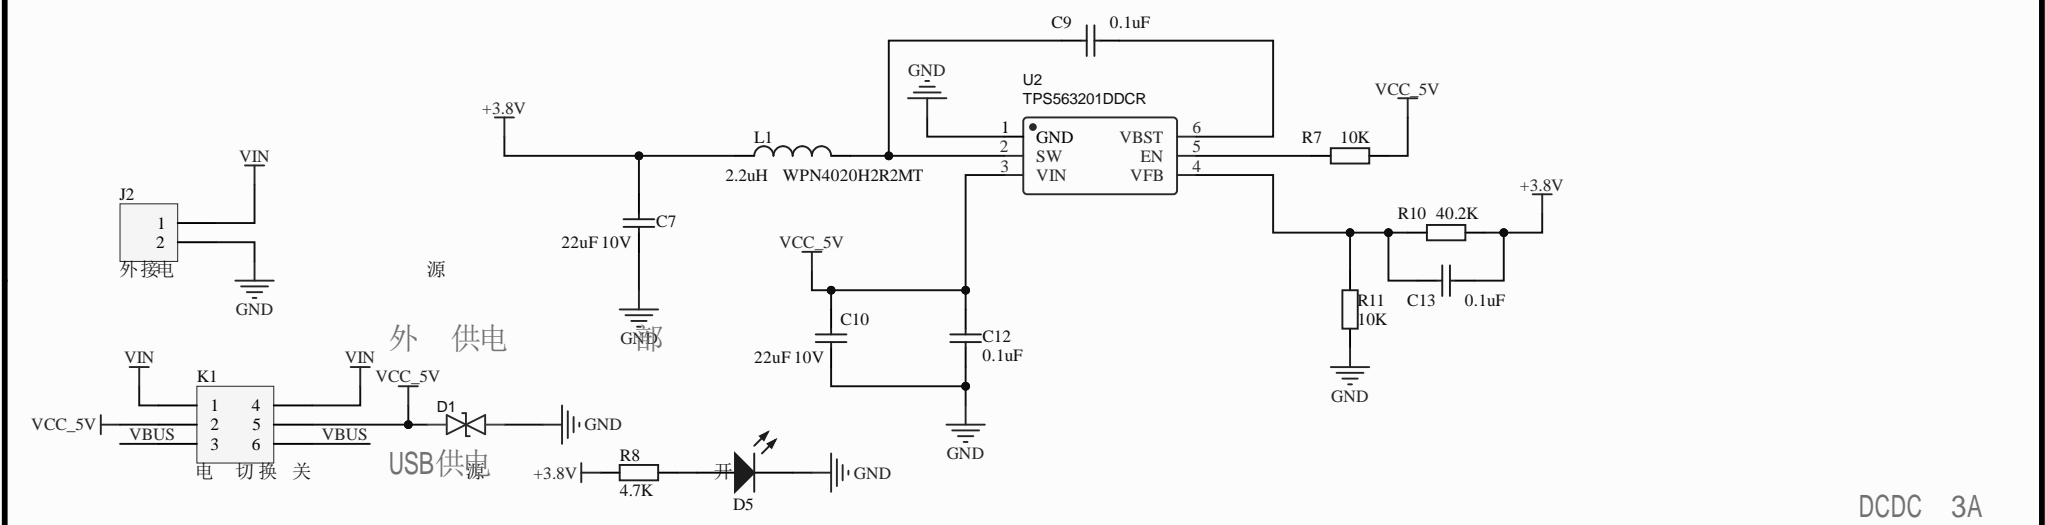

Title		
Size	Number	Revision
A4		
Date:	3-31-2023	Sheet of
File:	G:\项 \..2.POWER.SchDoc	Drawn By: