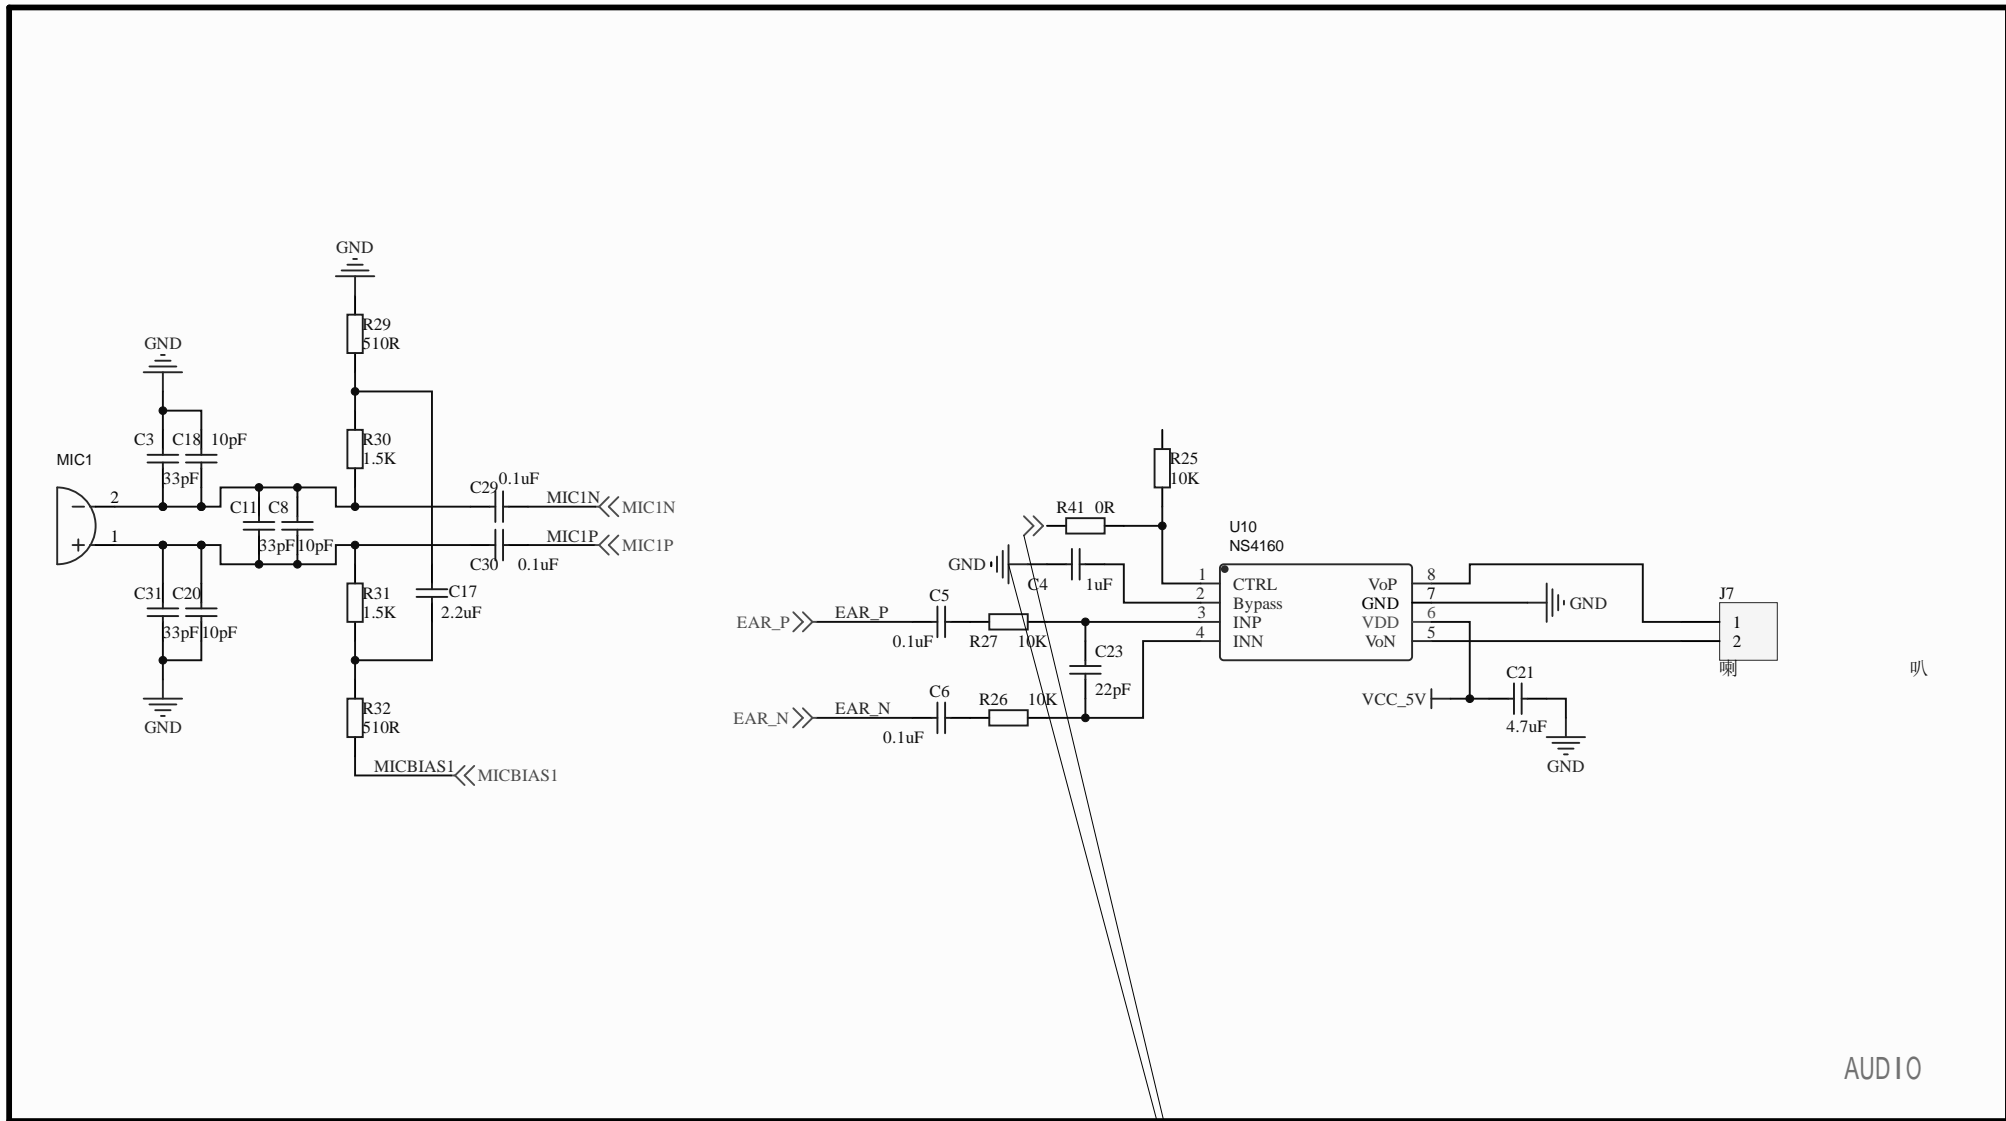

SENSOR

Title		
Size	Number	Revision
A4		
Date:	3-31-2023	Sheet of
File:	G:\项 \.3.SENSOR+EEPROM.SchDoc Drawn By:	

SIM卡分 官方部计

请

USIM

Title		
Size	Number	Revision
A4		
Date:	3-31-2023	Sheet of
File:	G:\项 \.4.SIM-CARD.SchDoc	Drawn By: