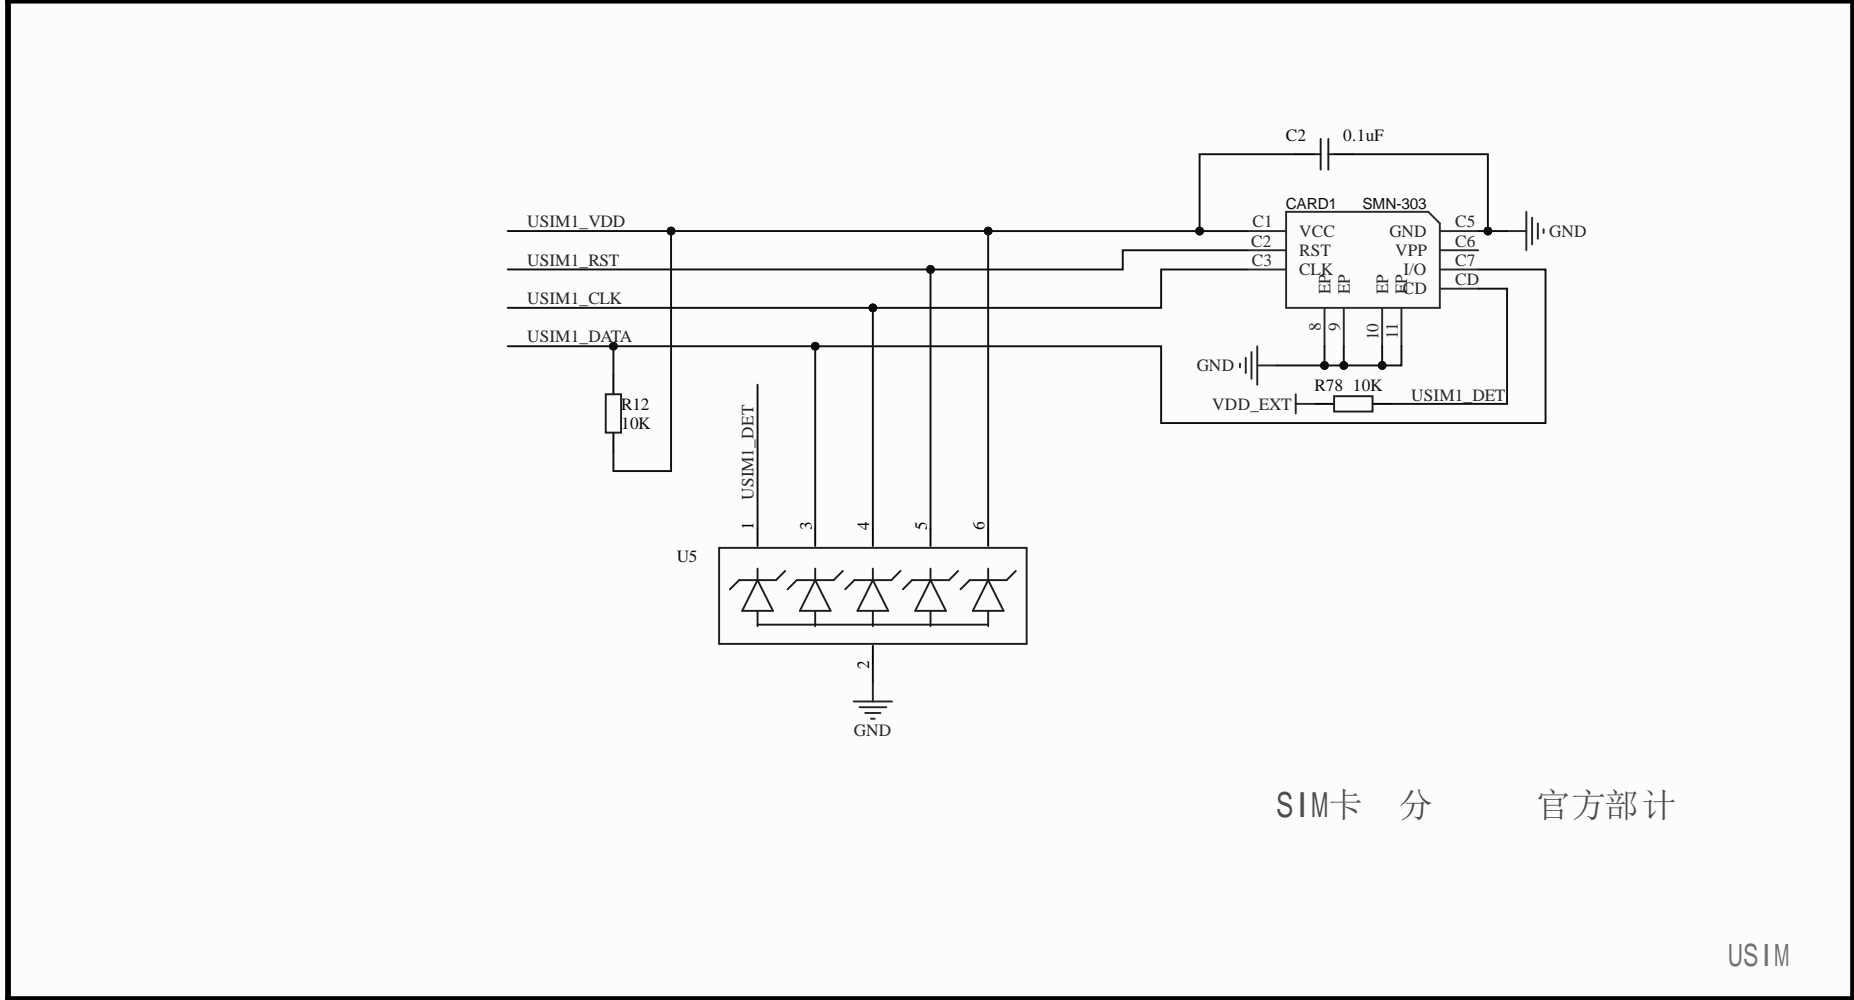

Title EC600X		
Size A2	Number	Revision
Date 3-31-2023	Sheet of G:\23 \1\EC600S.Sch14	Drawn By:

Title		
Size	Number	Revision
A4		
Date:	3-31-2023	Sheet of
File:	G:\项 \..2.POWER.SchDoc	Drawn By:

温湿 传感器

度

光敏电

SENSOR

Title		
Size	Number	Revision
A4		
Date:	3-31-2023	Sheet of
File:	G:\项 \.3.SENSOR+EEPROM.SchDoc Drawn By:	

SIM卡分 官方部计

请

USIM

Title		
Size	Number	Revision
A4		
Date:	3-31-2023	Sheet of
File:	G:\项 \.4.SIM-CARD.SchDoc	Drawn By: