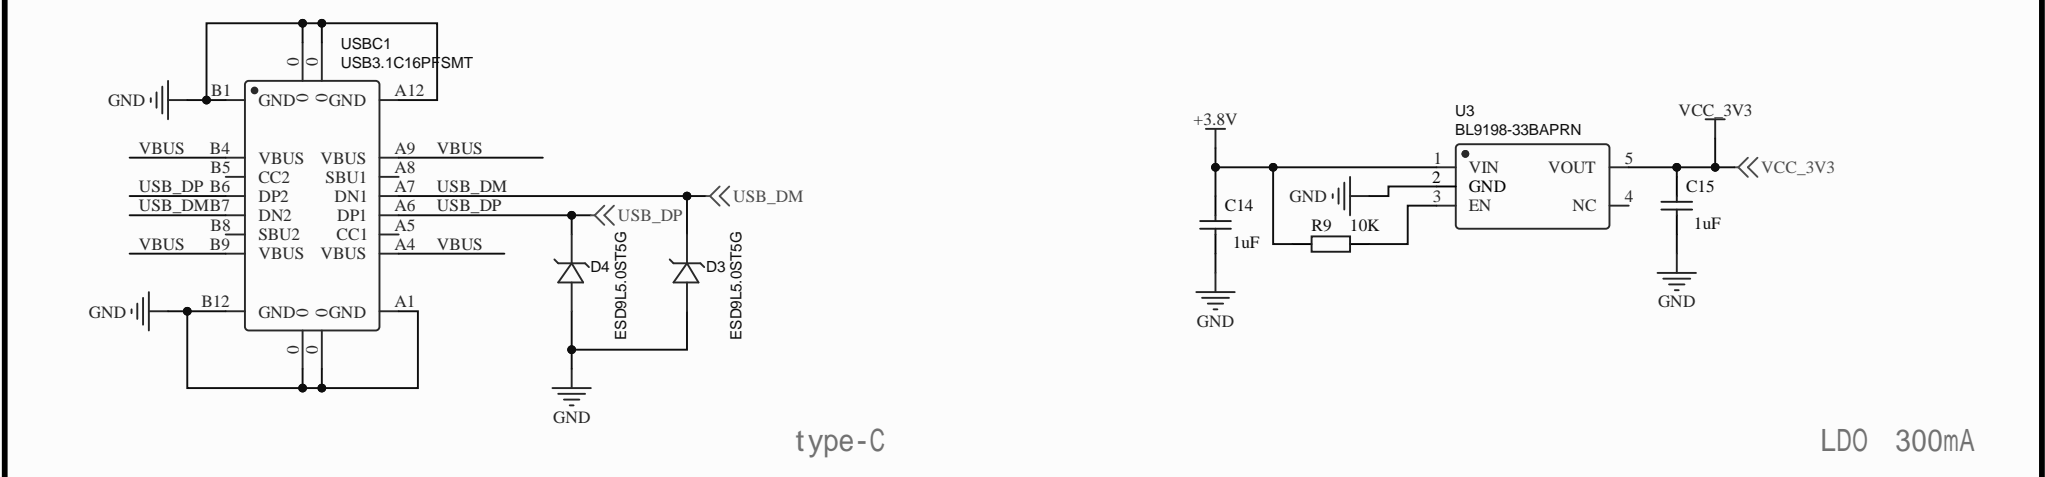

Title EC600X		
Size A2	Number	Revision
Date 3-31-2023	Sheet of G:\23 \1\EC600S.Sch14	Drawn By:

Title		
Size	Number	Revision
A4		
Date:	3-31-2023	Sheet of
File:	G:\项 \..2.POWER.SchDoc	Drawn By:

温湿 传感器

度

光敏电